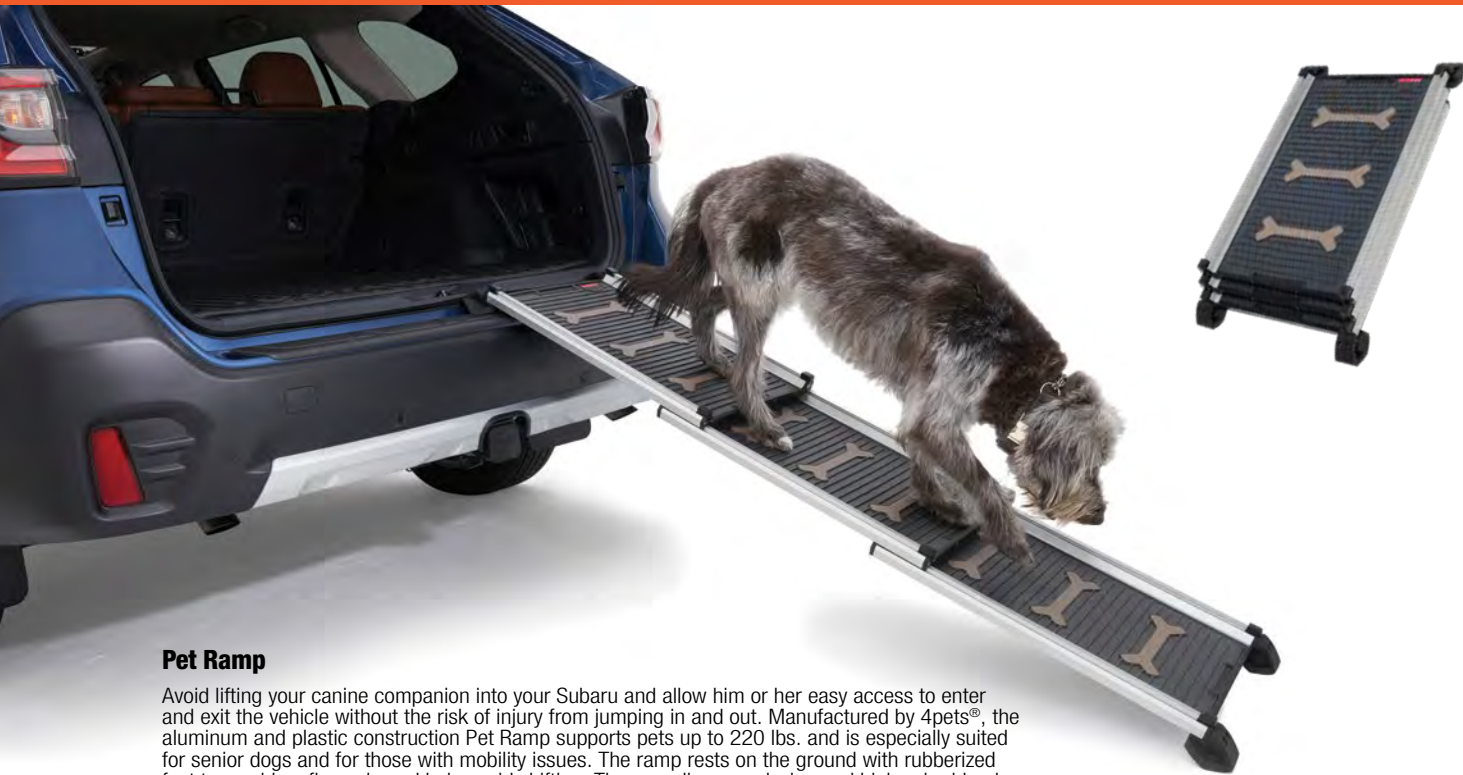

Subaru is committed to returning the love our pets give us. Keep your furry family members safe and comfortable with Genuine Subaru Pet-friendly Accessories.

Pet Ramp

Avoid lifting your canine companion into your Subaru and allow him or her easy access to enter and exit the vehicle without the risk of injury from jumping in and out. Manufactured by 4pets®, the aluminum and plastic construction Pet Ramp supports pets up to 220 lbs. and is especially suited for senior dogs and for those with mobility issues. The ramp rests on the ground with rubberized feet to provide a firm grip and help avoid shifting. The non-slip ramp design and high-grip ridged surface provides safe footing in most weather conditions. Lightweight telescoping design makes the Pet Ramp easy to extend and to fold down to store in the cargo area when not in use.

SOA733P100

Use only for pets to enter and exit the cargo area.
Not suitable for rear seat entry and exit.

Pet-friendly Padded Cargo Liner

Thick padding and durable polyester shell provides a comfortable resting area for your pet while protecting the cargo and seatback areas from pet hair, nail scratches, accidents and spills. Design includes a foldout bumper protector for additional protection and a zipper to allow for the 60/40 seats to be up or down while in use. The liner is easy to install with durable, adjustable latches that attach to the lower cargo area mounting loops and rear child seat tether points. Adjustable straps securely affix to headrests and Velcro® mounting straps attach at various locations for increased stability. LATCH accessible, machine washable, and easy to vacuum or wipe down to keep clean.