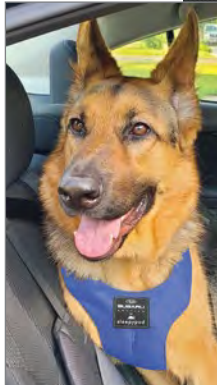

Crash-tested at child safety seat standards and certified by the Center for Pet Safety for dogs from 18 to 90 pounds. The harness is also designed for use outside of the vehicle as a walking harness with double "D" ring connection to affix a leash and reflective strips and logo for improved visibility at night. To determine the correct size harness for your dog, measure around the ribs just behind the front legs with a flexible cloth tape measure.

SOA854H000 (Small: 16.5" - 22")

SOA854H010 (Medium: 22.5" - 28")

SOA854H020 (Large: 28.5" - 34")

SOA854H030 (X-Large: 34.5" - 40")

Measuring

Measure around your dog's ribs
just behind the front legs

Console Lid Protector

Protects the center console lid surface from nail scratches and puncture holes, while providing a comfortable armrest for front seat passengers. Manufactured with a rugged polyester exterior and multi-layered padded interior, the Console Lid Protector easily installs by slipping over the console lid and securing with two integrated durable elastic straps. Designed with a non-slip bottom surface to help keep it in place.