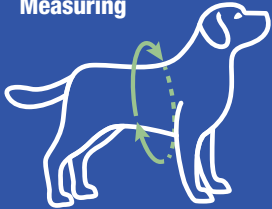

Pet Harness

Before you fasten your own seat belt and begin all your road trips together, be sure to buckle up your dog for safety. Infinity Loop webbing design, combined with a padded vest, seat belt grade straps and stress tested buckles, work together to distribute and reduce damaging forces that can cause injury in a car collision. Manufactured by Sleepypod® and uniquely designed in signature Subaru blue, your dog will travel in safety and style.

Crash-tested at child safety seat standards and certified by the Center for Pet Safety for dogs from 18 to 90 pounds. The harness is also designed for use outside of the vehicle as a walking harness with double "D" ring connection to affix a leash and reflective strips and logo for improved visibility at night. To determine the correct size harness for your dog, measure around the ribs just behind the front legs with a flexible cloth tape measure.

SOA854H000 (Small: 16.5" - 22")

SOA854H010 (Medium: 22.5" - 28")

SOA854H020 (Large: 28.5" - 34")

SOA854H030 (X-Large: 34.5" - 40")

Measuring

Measure around your dog's ribs
just behind the front legs

Console Lid Protector